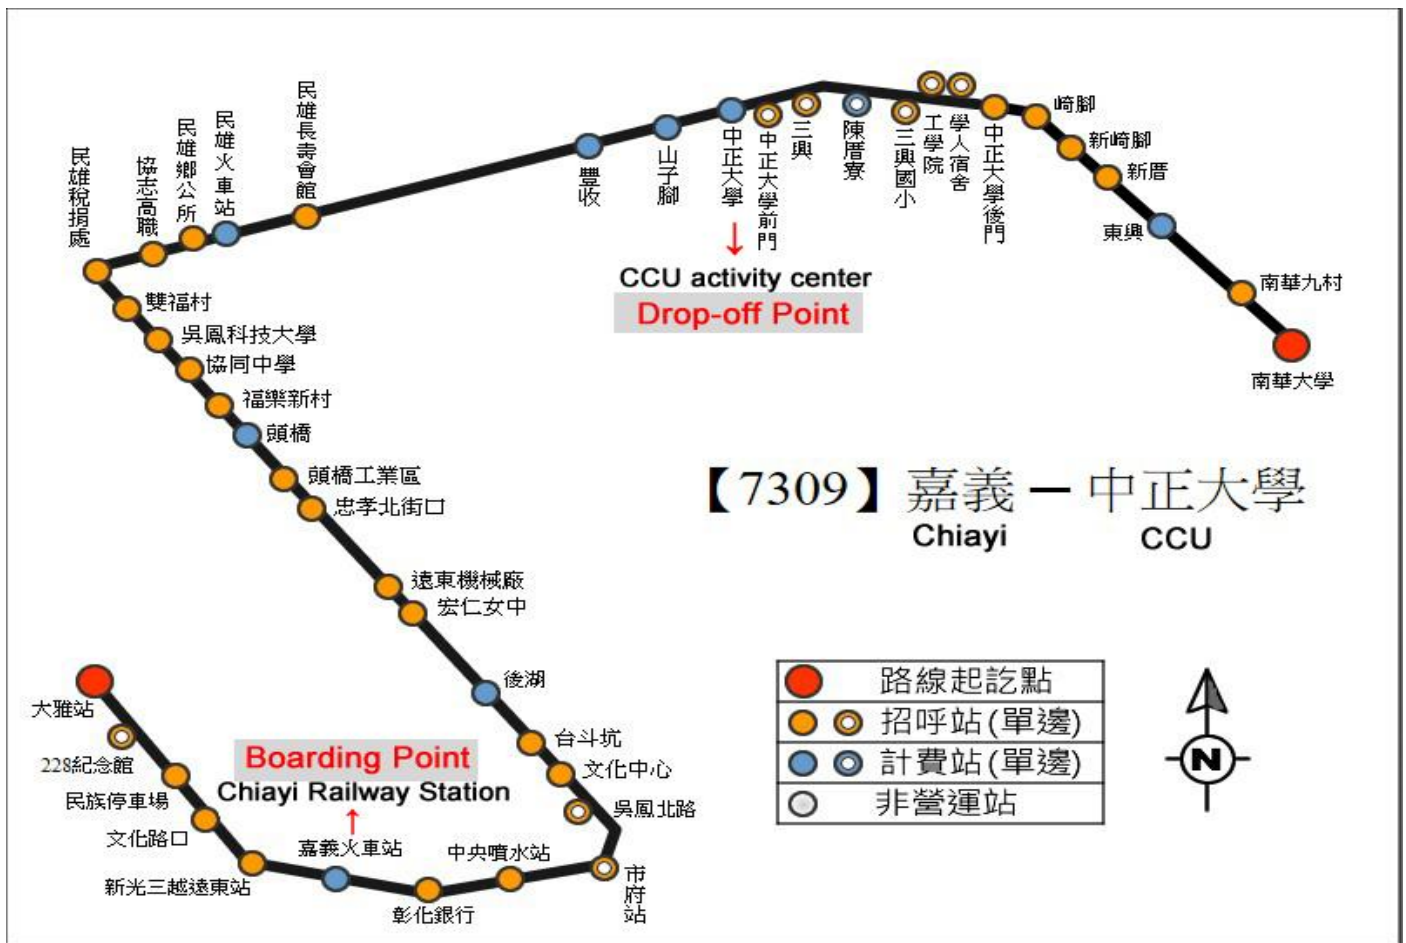

Transportation in Chiayi

◆ Chiayi County Bus Route 7309 – Chiayi ⇄ Chung Cheng University (CCU)

👉 Bus stops:

大雅站 Da-Ya Station → 二二八紀念館 228 Memorial Hall → 民族停車場 Minzu Parking → 文化路口 Wenhua Road Intersection → 新光三越遠東站 Shinkong Mitsukoshi East Station → **嘉義火車站 Chiayi Train Station** → 彰化銀行 Changhua Bank → 中央噴水站 Central Fountain → 市府站 City Hall → 文化中心 Culture Center → 台斗坑 Taidoukeng → 後湖 Houhu → 宏仁女中 Hung Jen girls' high school → 遠東機械廠 Far East Machinery Factory → 忠孝北街口 Zhongxiao North Street Intersection → 頭橋工業區 Touqiao Industrial Park → 頭橋 Touqiao → 福樂新村 Fu Le New Village → 協同中學 Concordia Middle School → 吳鳳科技大學 Wufeng University Of Science And Technology → 雙福村 Shuangfu Village → 民雄稅捐處 Minxiong Tax Office → 協志工商 Sieh Chih Vocational High School → 民雄鄉公所 Minxiong township office → **民雄火車站 Minxiong Train station** → 民雄長壽會館 Minxiong Longevity Hall → 豐收 Fengshou → 山子腳 Shan Zi Jiao → **中正大學 CCU** → **中正大學前門 CCU Main Gate** → 三興 Sanxing → 陳厝寮 Chen Cun Liao → 三興國小 Sanxing Elementary School → 中正大學後門 CCU Back Gate → 新崎腳 Xin Qijiao → 崎腳 Qijiao → 新厝 Xincuo → 東興 Dongxing → 南華九村 Nanhua Village 9 → 南華大學 Nanhua University

👉 **Timetable:**

【7309 – Departure】 嘉義 Chiayi city → 中正大學 CCU (It takes about 1 hour to CCU from Da-ya)

編號 No.	大雅站 Da-Ya Station	行駛期間 Service time	備註 Note
1	05:55	每日行駛 every day	
2	06:45	每日行駛 every day	
3	07:45	每週一至六行駛 Monday to Saturday	
4	08:45	每週日行駛 Only Sunday	
5	09:45	每週一至六行駛 Monday to Saturday	
6	11:15	每日行駛 every day	
7	12:45	每日行駛 every day	
8	13:45	每日行駛 every day	
9	14:45	每日行駛 every day	Barrier-free bus
10	15:45	每日行駛 every day	
11	16:45	每日行駛 every day	
12	17:45	每週一至六行駛 Monday to Saturday	
13	18:00	每週日行駛 Only Sunday	
14	18:45	每週一至六行駛 Monday to Saturday	
15	19:00	每週日行駛 Only Sunday	
16	20:00	每週日行駛 Only Sunday	

◆ Taiwan Tourist Shuttle Bus *Route 106* (Southern Branch of the NPM route)-

TRA Chiayi Station ↔ HSR Chiayi Station

(More information on the website: <https://www.taiwantrip.com.tw/Frontend>)

🕒 Timetable