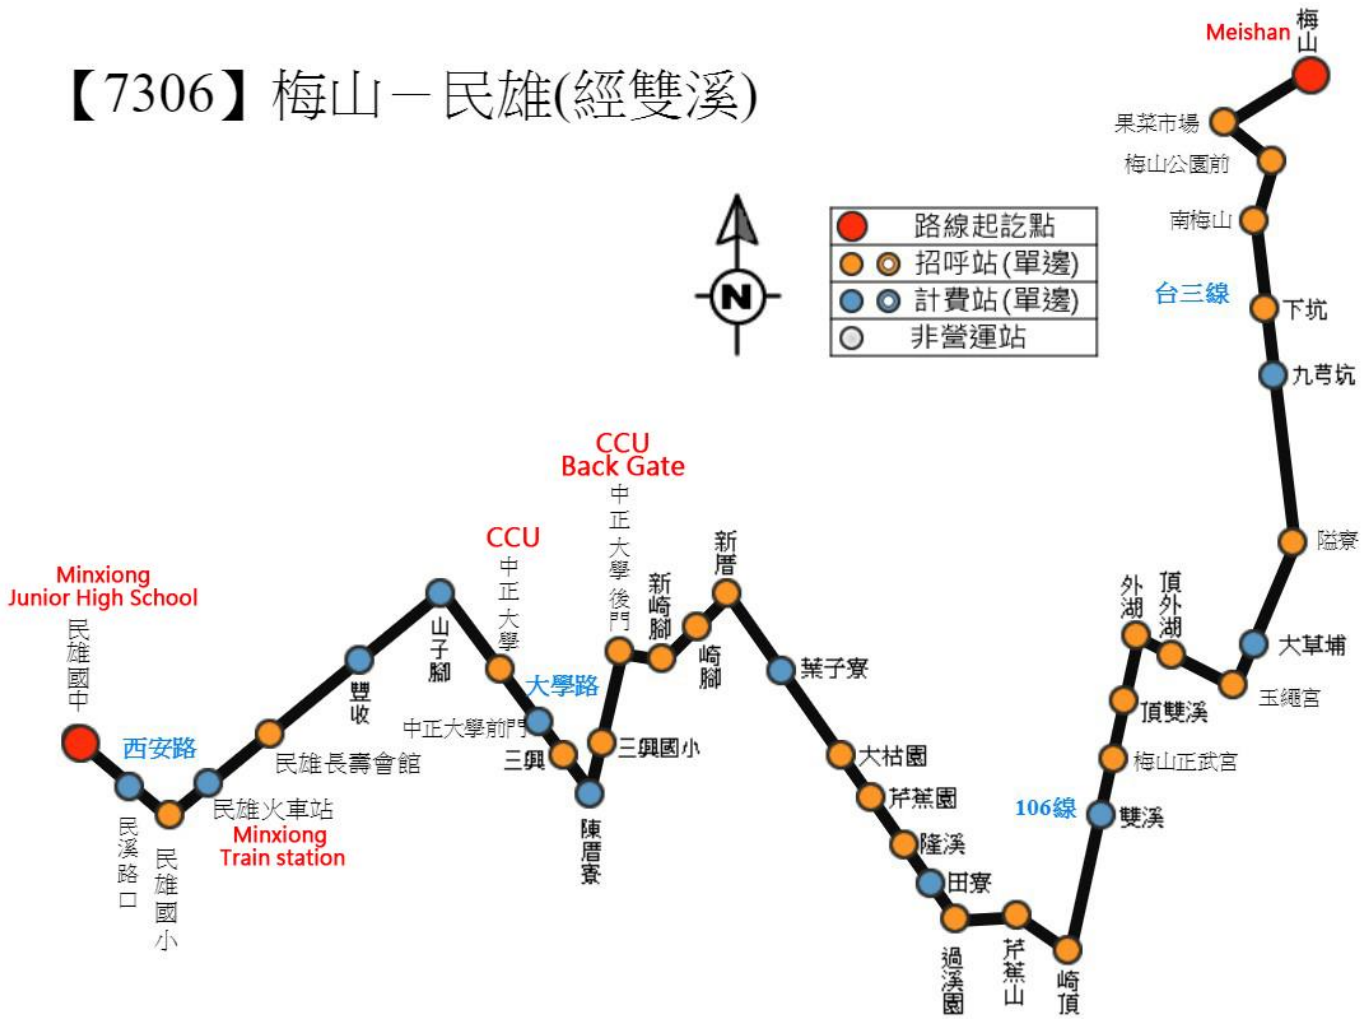

👉 **Timetable:**

【7309 – Departure】 嘉義 Chiayi city → 中正大學 CCU (It takes about 1 hour to CCU from Da-ya)

編號 No.	大雅站 Da-Ya Station	行駛期間 Service time	備註 Note
1	05:55	每日行駛 every day	
2	06:45	每日行駛 every day	
3	07:45	每週一至六行駛 Monday to Saturday	
4	08:45	每週日行駛 Only Sunday	
5	09:45	每週一至六行駛 Monday to Saturday	
6	11:15	每日行駛 every day	
7	12:45	每日行駛 every day	
8	13:45	每日行駛 every day	
9	14:45	每日行駛 every day	Barrier-free bus
10	15:45	每日行駛 every day	
11	16:45	每日行駛 every day	
12	17:45	每週一至六行駛 Monday to Saturday	
13	18:00	每週日行駛 Only Sunday	
14	18:45	每週一至六行駛 Monday to Saturday	
15	19:00	每週日行駛 Only Sunday	
16	20:00	每週日行駛 Only Sunday	

◆ Chiayi County Bus Route 7306 – Meishan ⇌ Minxiong (through Shuangxi)

【7306】梅山－民雄(經雙溪)

👉 Bus stops:

梅山Meishan Station → 梅山果菜市場Meishan Fruit and Vegetable Market → 梅山公園前 Meishan Park → 南梅山Nan Meishan → 下坑Xiakeng → 九芎坑Jiuqionkeng → 隘寮Ailiao → 大草埔DacaoPu → 玉繩宮 Yusheng Temple → 頂外湖Ding Waihu → 外湖Waihu → 頂雙溪Ding Shuangxi → 梅山正武宮 Meishang Zhengwu Temple → 雙溪Shuangxi → 崎頂Qiding → 芹蕉山Qinjiaoshan → 過溪園 Guoxiyuan → 田寮Tianliao → 隆溪Longxi → 芹蕉園Qin Jauyuan → 大枯園Dakuyuan → 葉子寮 Yezilaiao → 新厝Xincuo → 崎腳Qijiao → 新崎腳Xin qijiao → **中正大學後門CCU Back Gate** → 三興國小Sanxing Elementary School → 陳厝寮Chen Cun Liao → 三興Sanxing → **中正大學前門CCU Main Gate** → 中正大學 CCU → 山子腳Shanzijiao → 豐收Fengshou → 民雄長壽會館Minxiong Longevity Hall → 民雄火車站Minxiong Station → 民雄國小Minxiong Elementary School → 西安村Xian Village → 民雄國中Minxiong Junior High School

◆ Taiwan Tourist Shuttle Bus *Route 106* (Southern Branch of the NPM route)-

TRA Chiayi Station ↔ HSR Chiayi Station

(More information on the website: <https://www.taiwantrip.com.tw/Frontend>)

🕒 Timetable